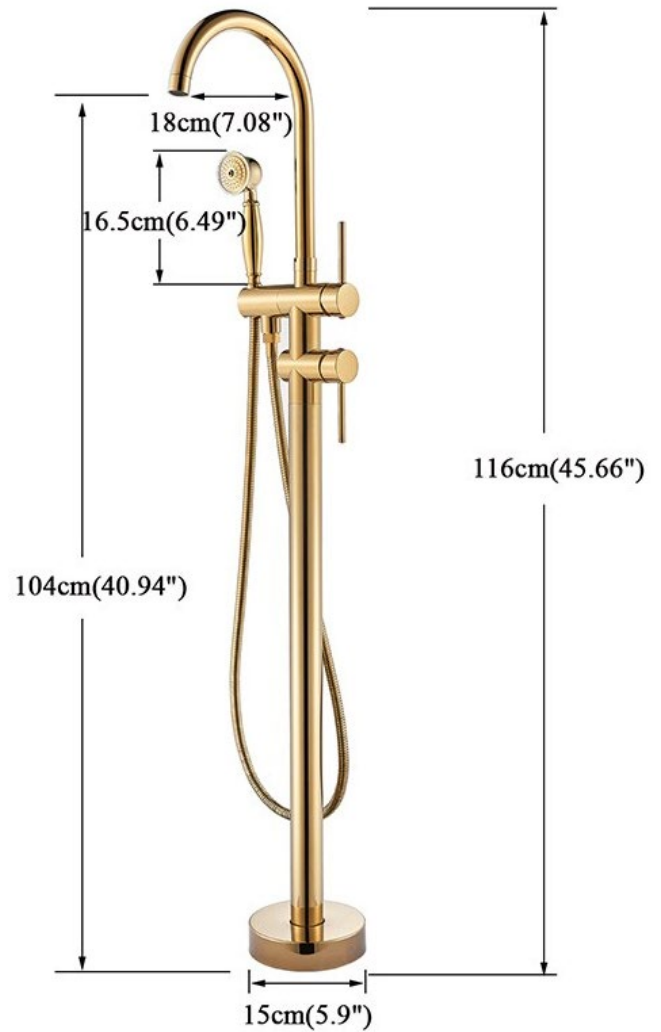

CRETEIL FLOOR MOUNTED GOLD FINISH TUB SINK FAUCET SINGLE HANDLE WITH HAND SHOWER SPECIFICATIONS

- Feature : Floor Stand Faucets
- Feature : cold and hot
- Hot / Cold Water Control Type : Dual Holder Dual Control
- Valve Core Material : ceramics
- Number Handles : Double Handle
- Surface Treatment : Polished
- Type : Bath & Shower Faucets, bathtub faucets
- Bath & Shower Faucet Type : floor mounted, east to install
- Color : gold polish
- Feature :
- For bathroom, for shower, for bathtub faucet mixer
- Function water out mode Switch
- Tub spout and hand shower sprayer
- Tub spout Feature : 360 degree rotatable tub spout

All dimensions and specifications are nominal and may vary. Use actual products for accuracy in critical situations.